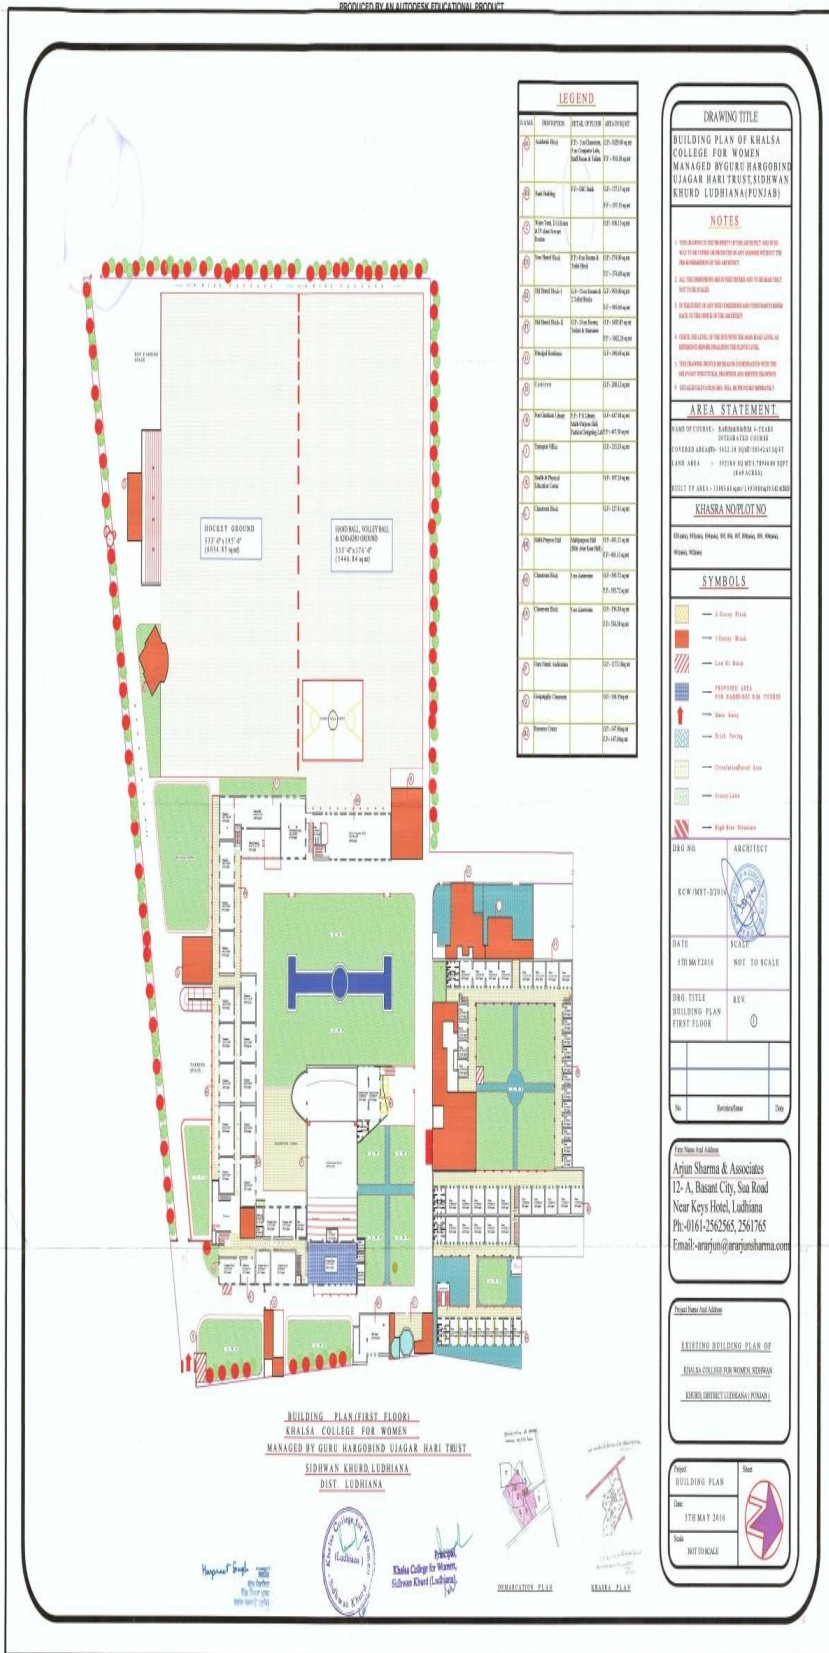

DRAWING TITLE
BUILDING PLAN OF KHALSA COLLEGE FOR WOMEN MANAGED BY GURU HARGOBIND UJAGAR HARI TRUST, SIDHWAN KHURD, LUDHIANA (PUNJAB)

NOTES

1. THE DIMENSIONS OF THE BUILDING ARE GIVEN IN METERS AND MILLIMETERS. ALL DIMENSIONS ARE TO BE TAKEN AS SHOWN ON THIS DRAWING UNLESS OTHERWISE SPECIFIED.

2. ALL THE DIMENSIONS ARE TO BE TAKEN AS SHOWN ON THIS DRAWING UNLESS OTHERWISE SPECIFIED.

3. IN CASE OF ANY DISCREPANCY BETWEEN THE DIMENSIONS SHOWN ON THIS DRAWING AND THE DIMENSIONS OF THE ACTUAL BUILDING, THE DIMENSIONS OF THE ACTUAL BUILDING SHALL PREVAIL.

4. CHECK THE LEVEL OF THE BUILDING WITH THE LEVEL OF THE ADJACENT BUILDINGS AND THE LEVEL OF THE GROUND SURFACE.

5. THE BUILDING SHALL BE CONSTRUCTED WITH THE APPROVED MATERIALS AND WORKMANSHIP.

6. THE FOUNDATION SHALL BE AS PER APPROVED DRAWINGS.

AREA STATEMENT

AREA OF COVERED - 10000.00 SQ. METERS
AREA OF OPEN - 2000.00 SQ. METERS
TOTAL AREA - 12000.00 SQ. METERS

KHALSA NO. PLOT NO.

10000.00 SQ. METERS
10000.00 SQ. METERS
10000.00 SQ. METERS

SYMBOLS

□ - Room Block
■ - Canteen Block
▨ - Low Rise Block
——— PREPARED AREA
——— MAIN ROAD OR HIGHWAY
——— MAIN LANE
——— ROAD PAVING
——— FOUNDATION LINE
——— STAIR CASE
——— HIGH RISE BUILDING

DRG NO. ARCHITECT
ECW/INT-021/A
DATE 17TH MAY 2016 SCALE NOT TO SCALE
DRG. TITLE BUILDING PLAN FIRST FLOOR
No. Revision Date

Prepared By
Arjun Sharma & Associates
12-A, Basant City, Sias Road
Near Keys Hotel, Ludhiana
Ph-4161-2562565, 2561765
Email - arjun@arjunsharma.com

Project Name And Address
EXISTING BUILDING PLAN OF
KHALSA COLLEGE FOR WOMEN, SIDHWAN KHURD, DISTRICT LUDHIANA (PUNJAB)

Plot BUILDING PLAN
Date 17TH MAY 2016
Scale NOT TO SCALE

BUILDING PLAN/FIRST FLOOR
KHALSA COLLEGE FOR WOMEN
MANAGED BY GURU HARGOBIND UJAGAR HARI TRUST
SIDHWAN KHURD, LUDHIANA,
DIST. LUDHIANA

Principal
Khalsa College for Women,
Sidhwan Khurd (Ludhiana)

PRODUCED BY AN AUTODESK EDUCATIONAL PRODUCT

PRODUCED BY AN AUTODESK EDUCATIONAL PRODUCT