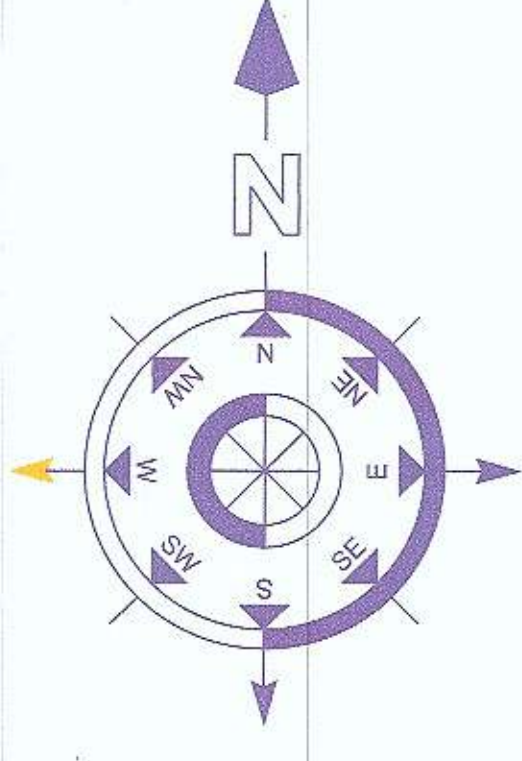

NOTE:-

THIS MAP IS PLANNED BY OWNER DIRECTION.

DRAWN BY

Firm Name And Address:-
DREAM CREATORS
Building Designer & Construction
Malak Road, Near Rani Jhansi Chowk,
Opp. Water Tank, Jagrawan,
Distt. Ludhiana
gursevksingh33@gmail.com
Ph. :- 708 709 1994, 981 527 5156

CHECKED BY

(Signature)
Principal
Khalisa College for Women
Jagrawan (Ludhiana)