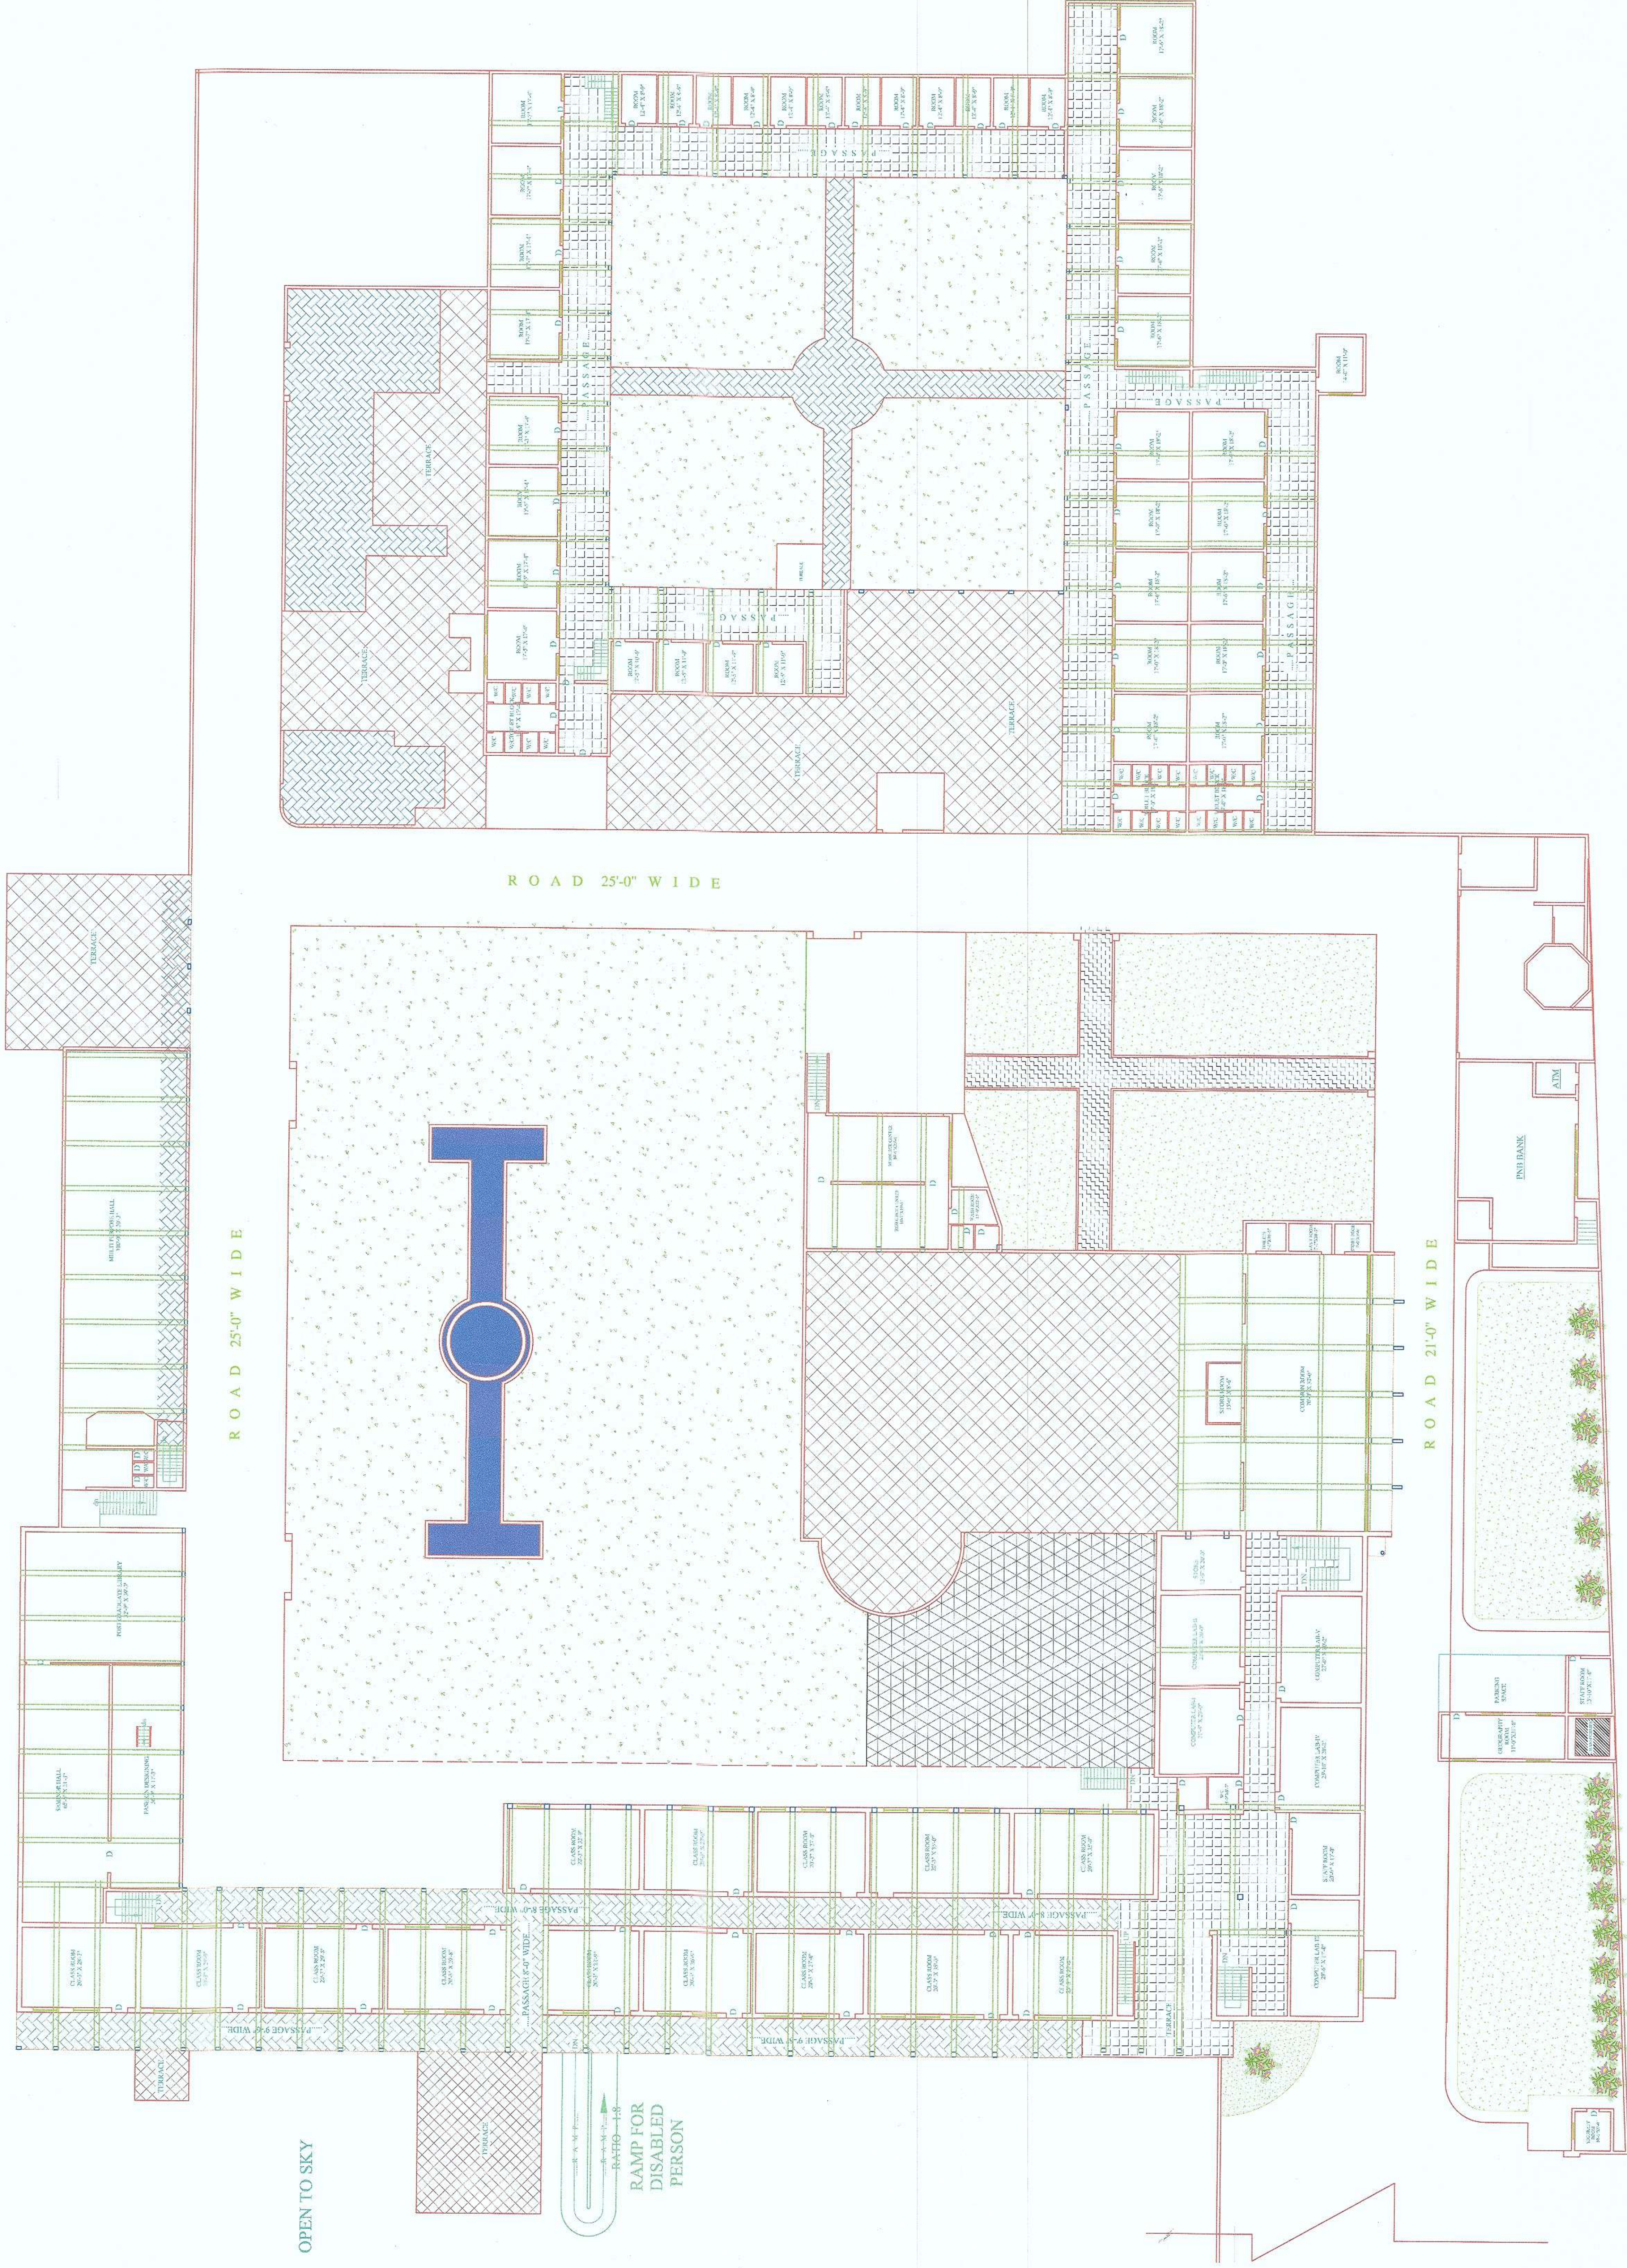

OPEN TO SKY

OPEN TO SKY

BUILDING PLAN (FIRST FLOOR PLAN)
KHALISA COLLEGE FOR WOMEN
MANAGED BY GURU HARGOBIND UJAGAR HARI TRUST
SIDHWAN KHURD, TEHSIL JAGRAWAN, DISTT LUDHIANA

EXISTING BUILDING PLAN
OF KHALISA COLLEGE FOR
WOMEN MANAGED BY
GURU HARGOBIND
UJAGAR HARI TRUST,
SIDHWAN KHURD TEHSIL
JAGRAWAN, LUDHIANA,
(PUNJAB)