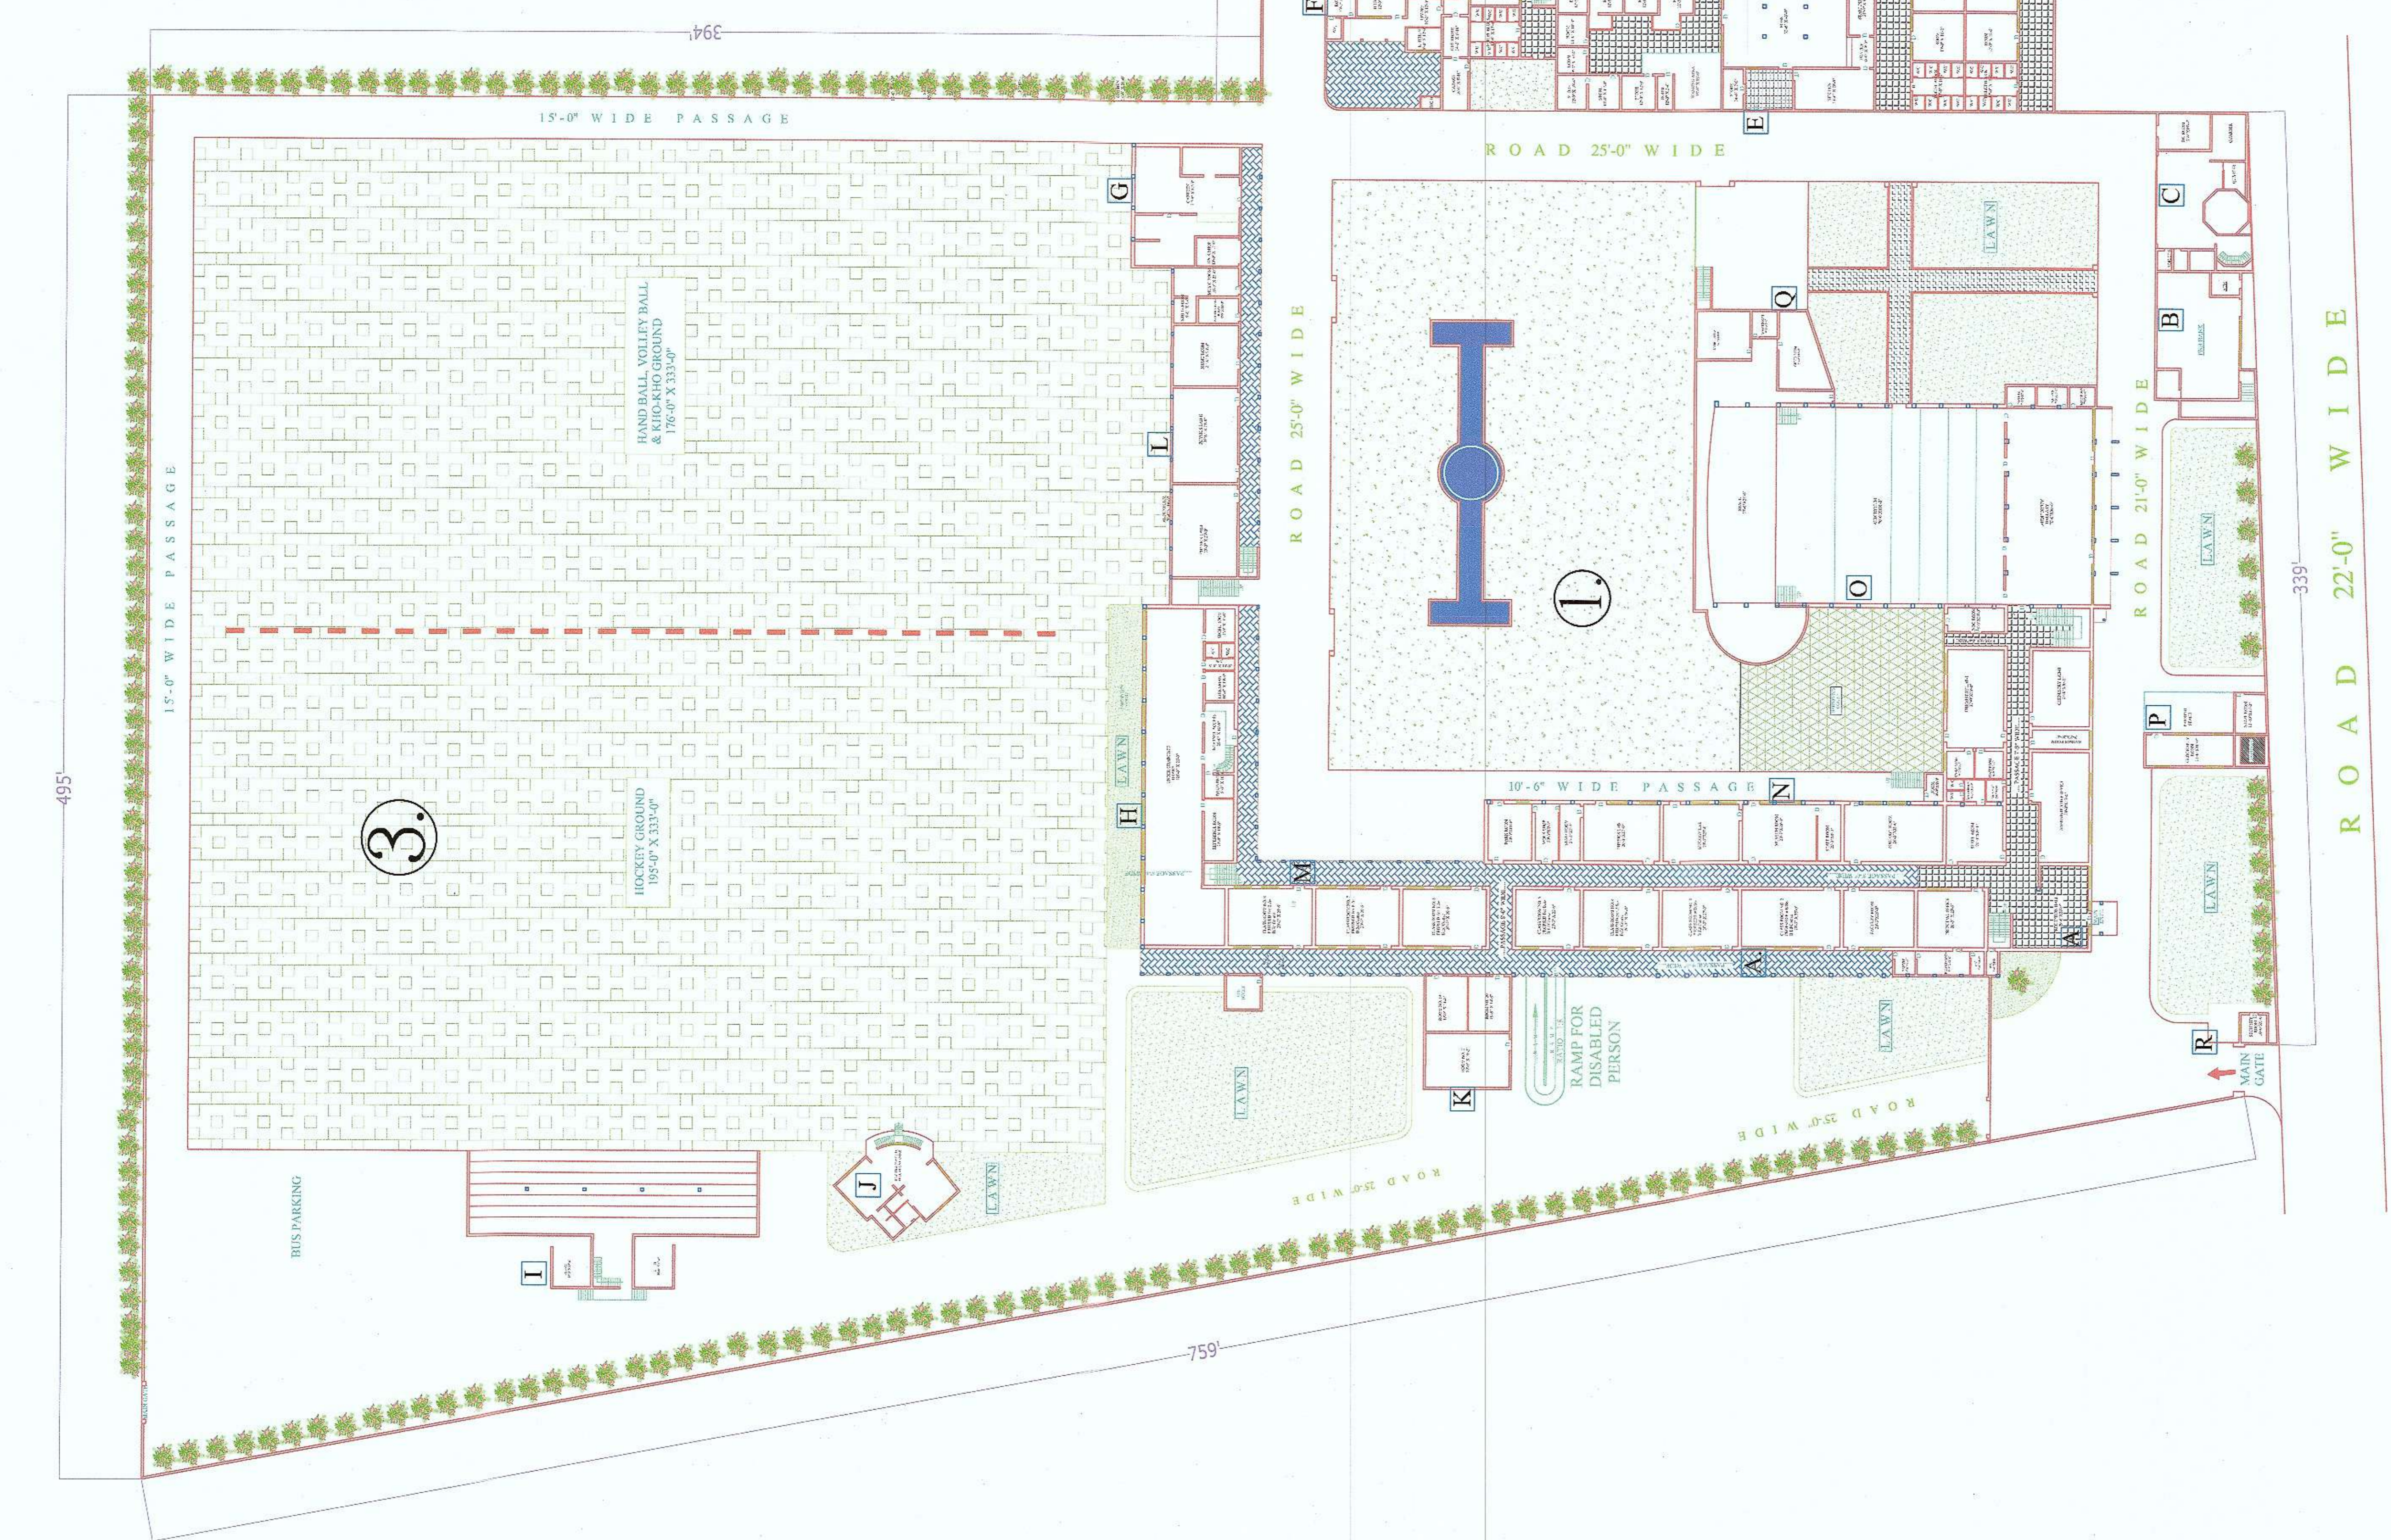

CHECKED BY

[Signature]
Khalisa College for Women,
Sidhwan Khurd (Ludhiana)

Sr. No	DESCRIPTION	DETAIL OF FLOOR	Coverd Area (sq.ft)
A.	Proposed Block for B.Sc-B.Ed Course and Administrative Block	G.F. - 1029.00 Sqmt F.F. - 910.18 Sqmt	
B.	Bank Building	G.F. - 171.13 Sqmt F.F. - 157.15 Sqmt	
C.	Water Tank (10000 ltr) and D.G Room & TV Chas Servant Room	G.F. - 106.13 Sqmt	
D.	Hostel Block-I	G.F. - 993.00 Sqmt F.F. - 993.00 Sqmt	
E.	Hostel Block-II	G.F. - 1603.85 Sqmt F.F. - 1062.26 Sqmt	
F.	Principal Residence	G.F. - 248.60 Sqmt	
G.	Canteen	G.F. - 268.12 Sqmt	
H.	Library	G.F. - 447.38 Sqmt F.F. - 447.38 Sqmt	
I.	Transport Office	G.F. - 215.33 Sqmt	
J.	Health & Physical Education Center	G.F. - 107.24 Sqmt	
K.	Classroom Block	G.F. - 3 no Classrooms G.F. - 127.41 Sqmt	
L.	Proposed Block for B.Sc-B.Ed course	Physics Lab Room L.A. Music Room & Art Room G.F. - 401.11 Sqmt F.F. - 401.11 Sqmt	
M.	Classroom Block Proposed for B.A-B Ed Course	4 no Classrooms G.F. - 399.72 Sqmt F.F. - 399.72 Sqmt	
N.	Laboratories	Workshop, Biology Lab., Chemistry Lab., Physics Lab., G.F. - 536.38 Sqmt F.F. - 536.38 Sqmt	
O.	Guru Nanak Auditorium	Auditorium with green rooms and Stores G.F. - 1173.18 Sqmt	
P.	Geography Classroom	Geography Classroom with staff Room G.F. - 104.53 Sqmt	
Q.	Green Rooms	Auditorium Store with Green Room & Student Center G.F. - 147.00 Sqmt F.F. - 147.00 Sqmt	
R.	Gate Security Office	Security office G.F. - 28.33 Sqmt	

**BUILDING PLAN (GROUND FLOOR PLAN)
KHALSA COLLEGE FOR WOMEN
MANAGED BY GURU HARGOBIND UJAGAR HARI TRUST
SIDHWAN KHURD, TEHSIL JAGRAON, DISTT LUDHIANA**

[Signature]
Khalisa College for Women,
Sidhwan Khurd (Ludhiana)