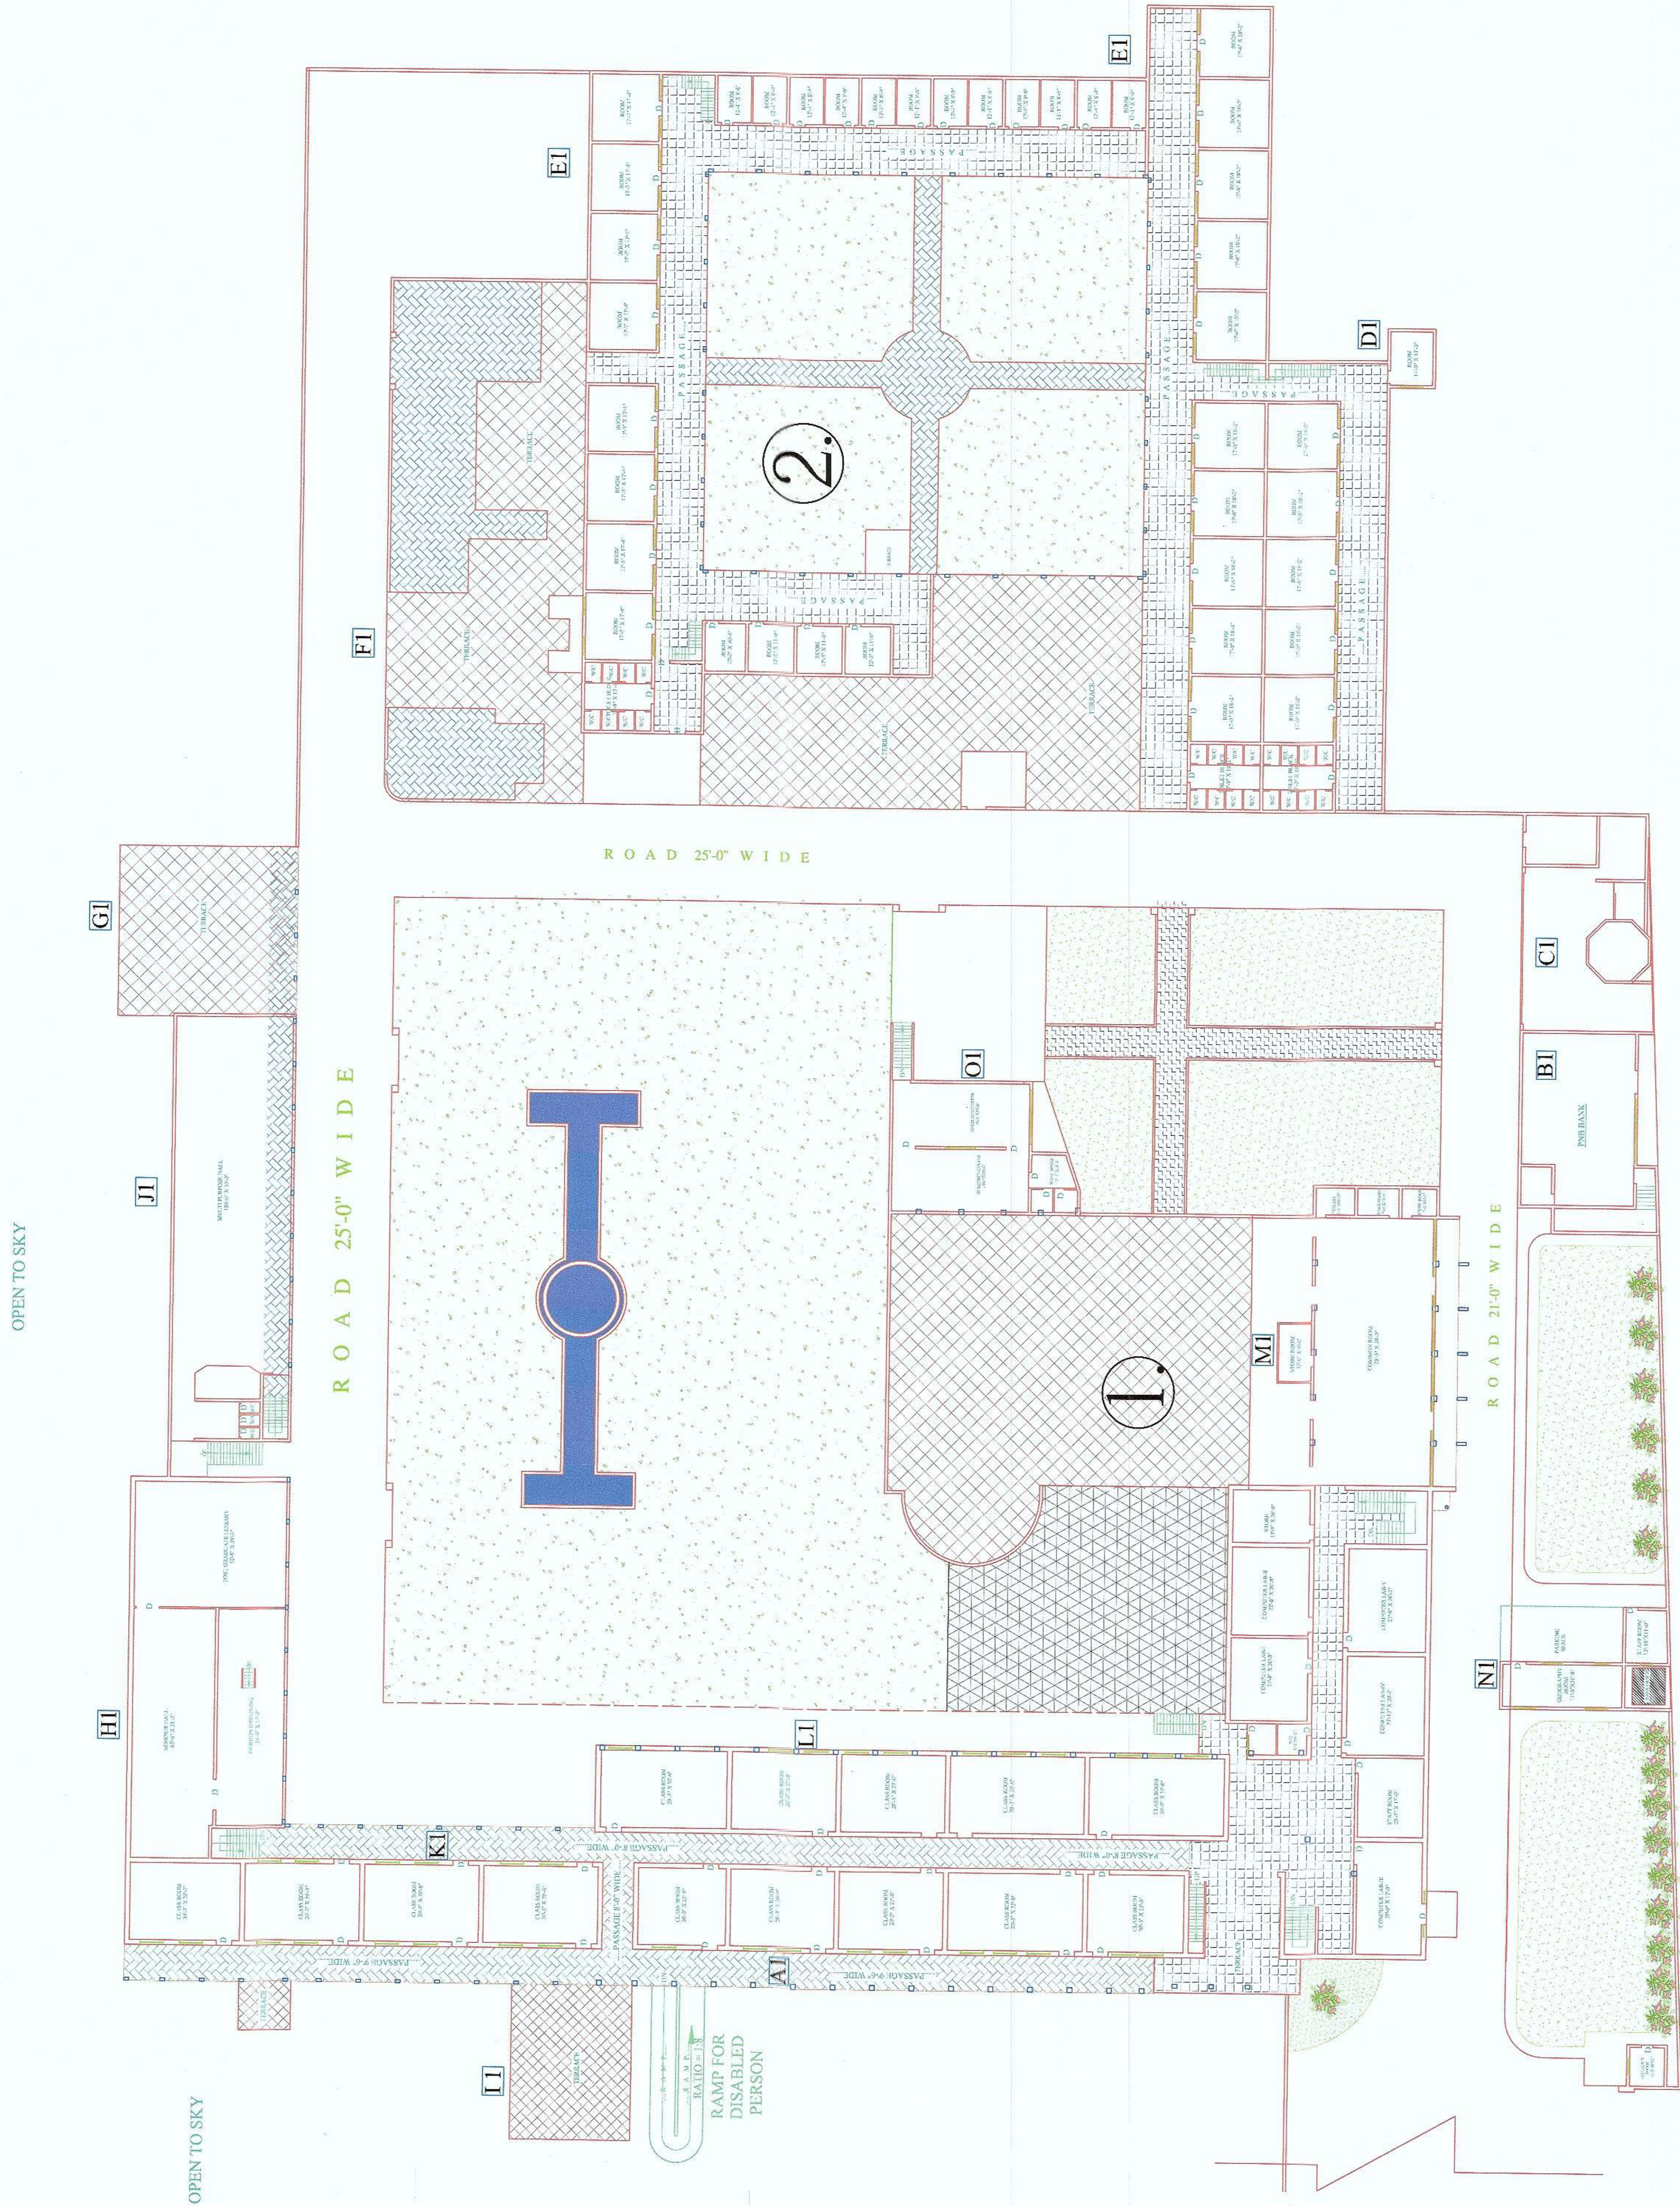

DRAWN BY

CHECKED BY

[Signature]
 Principal,
 Khasa College for Women,
 Sidhwan Khurd (Ludhiana)

DIRECTION

**BUILDING PLAN (FIRST FLOOR PLAN)
 KHALSA COLLEGE FOR WOMEN
 MANAGED BY GURU HARGOBIND UJAGAR HARI TRUST
 SIDHWAN KHURD, TEHSIL JAGRAON, DISTT LUDHIANA**