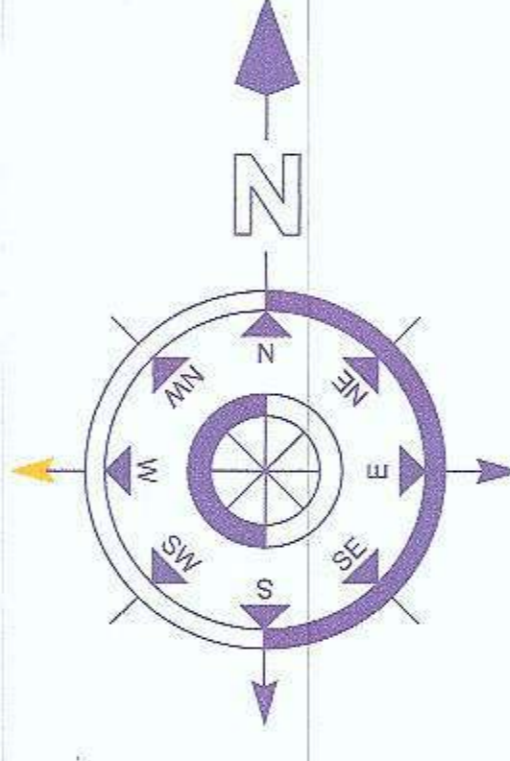

NOTE:-

THIS MAP IS PLANNED
BY OWNER DIRECTION.

DRAWN BY

Firm Name And Address:-
DREAM CREATORS
Building Designer & Construction
Malak Road, Near Rani Jhansi Chowk,
Opp. Water Tank, Jagraon,
Distt. Ludhiana
gurusevksingh33@gmail.com
Ph. :- 708 709 1994, 981 527 5156

CHECKED BY

(Signature)
Principal
Khusa College for Women
Sidhwan Khurd (Ludhiana)